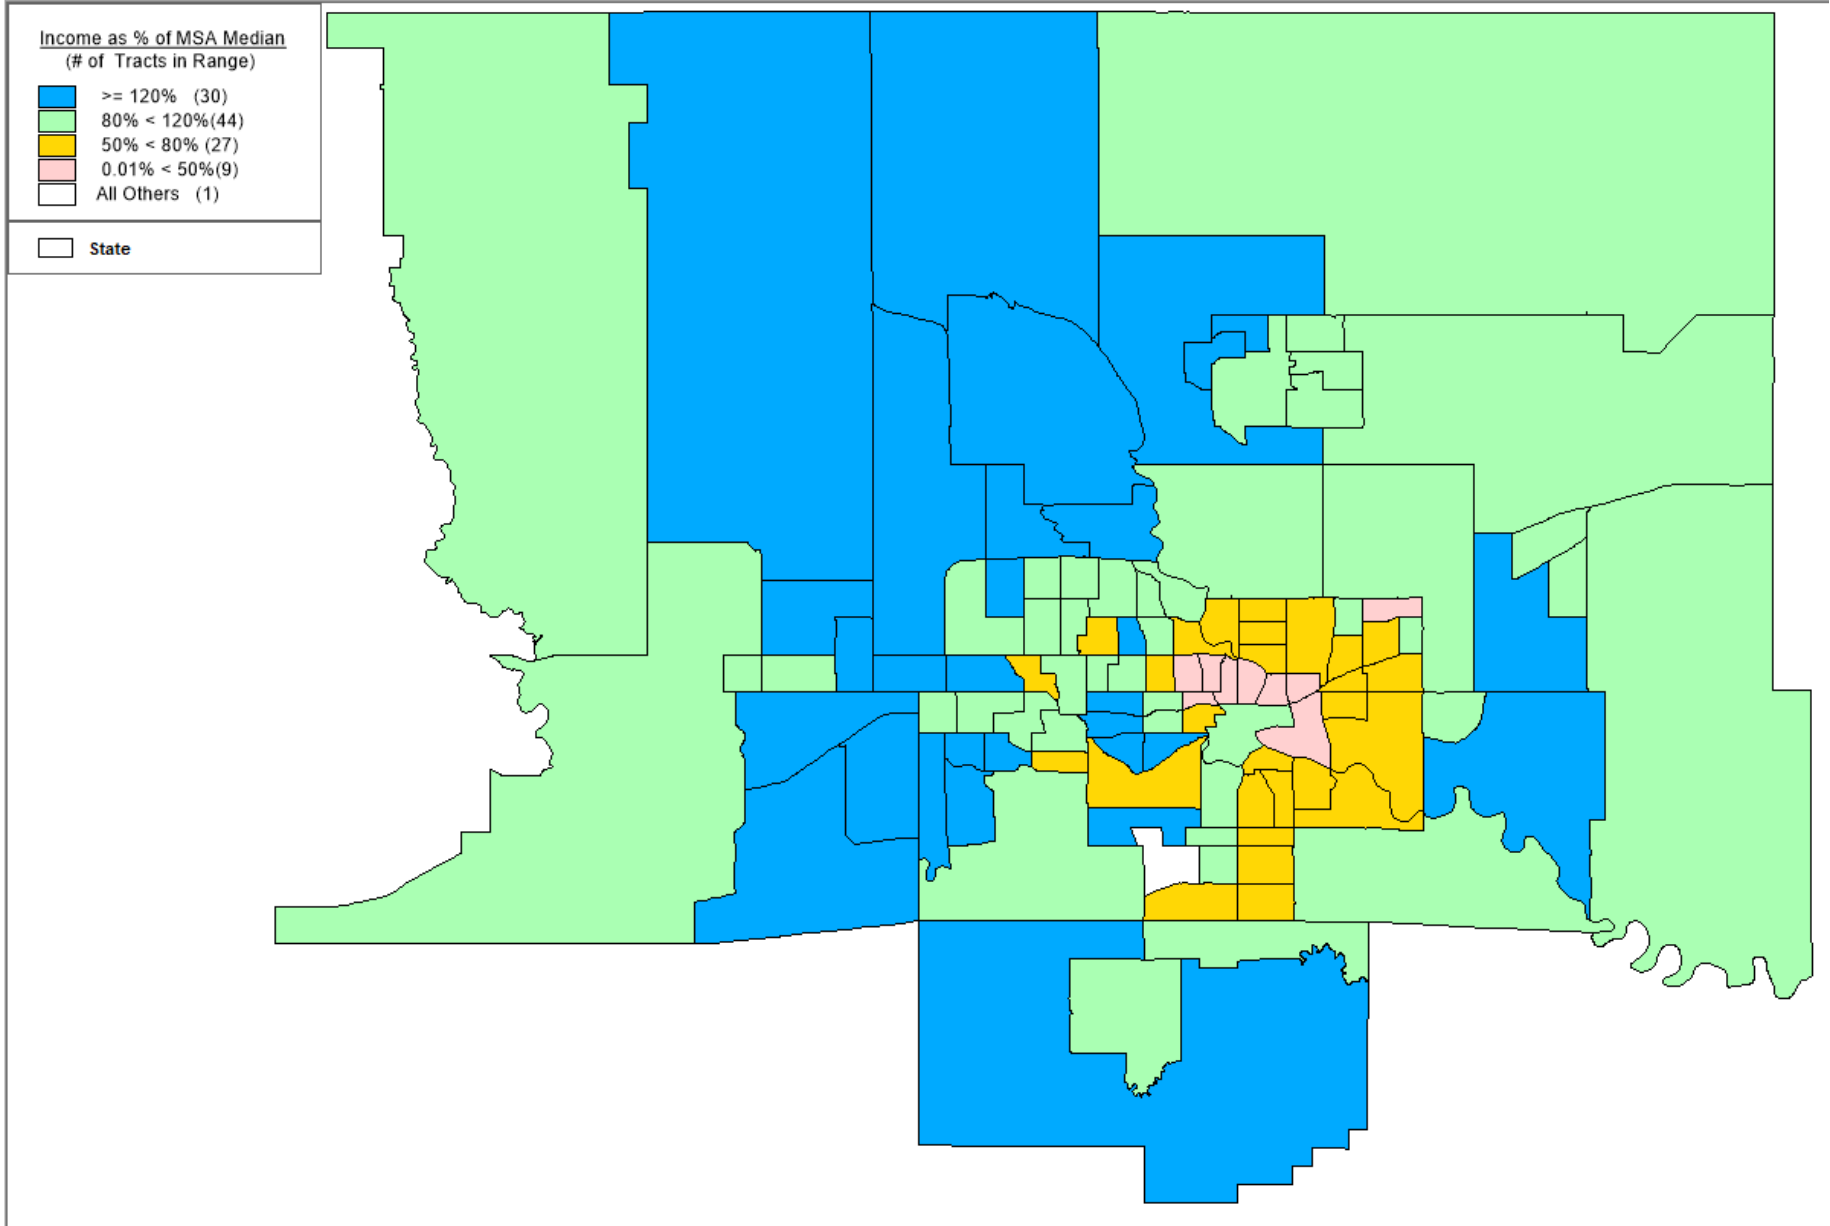

2019-2020 Sioux City MSA AA Overview

Continued on next page...

2019-2020 Sioux City MSA AA

2019-2020 Sioux City MSA AA-Woodbury County zoomed

Continued on next page...

2019-2020 NW Iowa Non-MSA Map Dickinson and Clay Counties zoomed

2018-2020 Des Moines MSA AA Map Overview

Continued on next page...

2018-2020 Sioux Falls MSA AA Map Overview

Continued on next page...

2018-2020 Sioux Falls MSA AA Map

Continued on next page...

2018-2020 Sioux Falls MSA AA Map Central AA zoomed