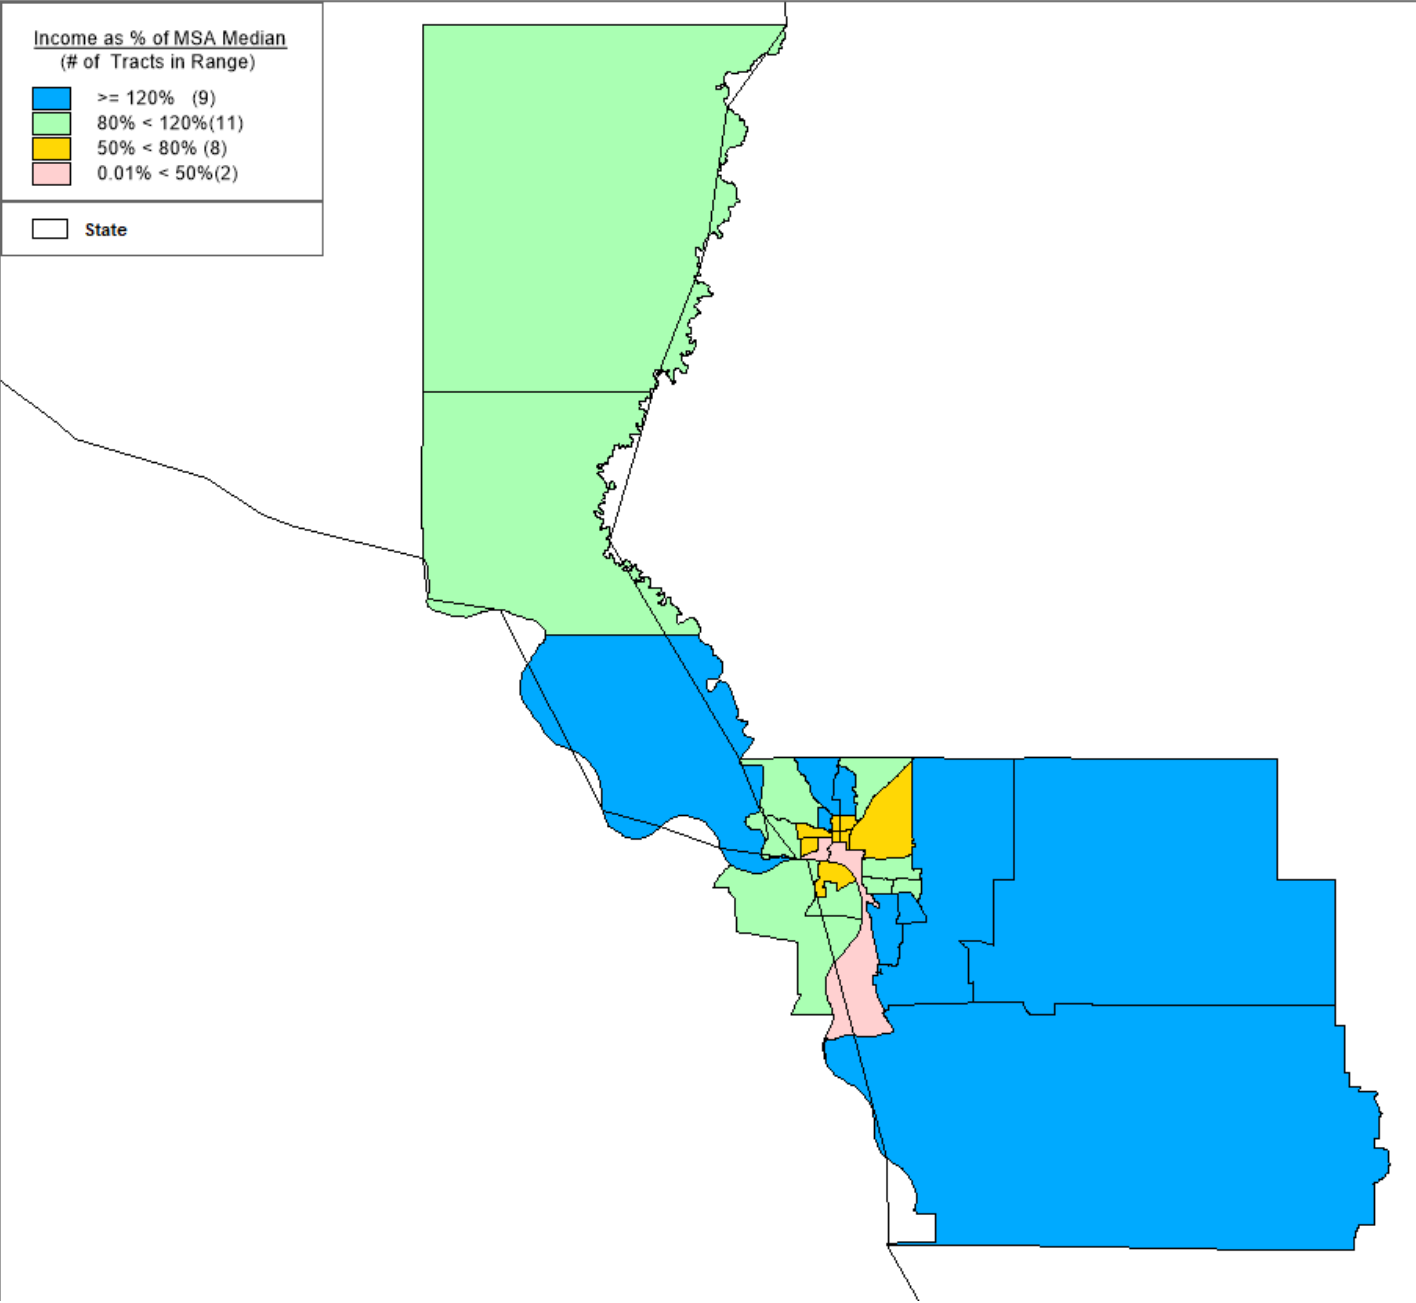

2019-2020 Sioux City MSA AA Overview

Continued on next page...

2019-2020 Sioux City MSA AA

2019-2020 Sioux City MSA AA-Woodbury County zoomed

Continued on next page...

2019-2020 NW Iowa Non-MSA Map Dickinson and Clay Counties zoomed

2018-2020 Des Moines MSA AA Map Overview

Continued on next page...

2018-2020 Sioux Falls MSA AA Map Overview

Continued on next page...

2018-2020 Sioux Falls MSA AA Map

Continued on next page...

2018-2020 Sioux Falls MSA AA Map Central AA zoomed