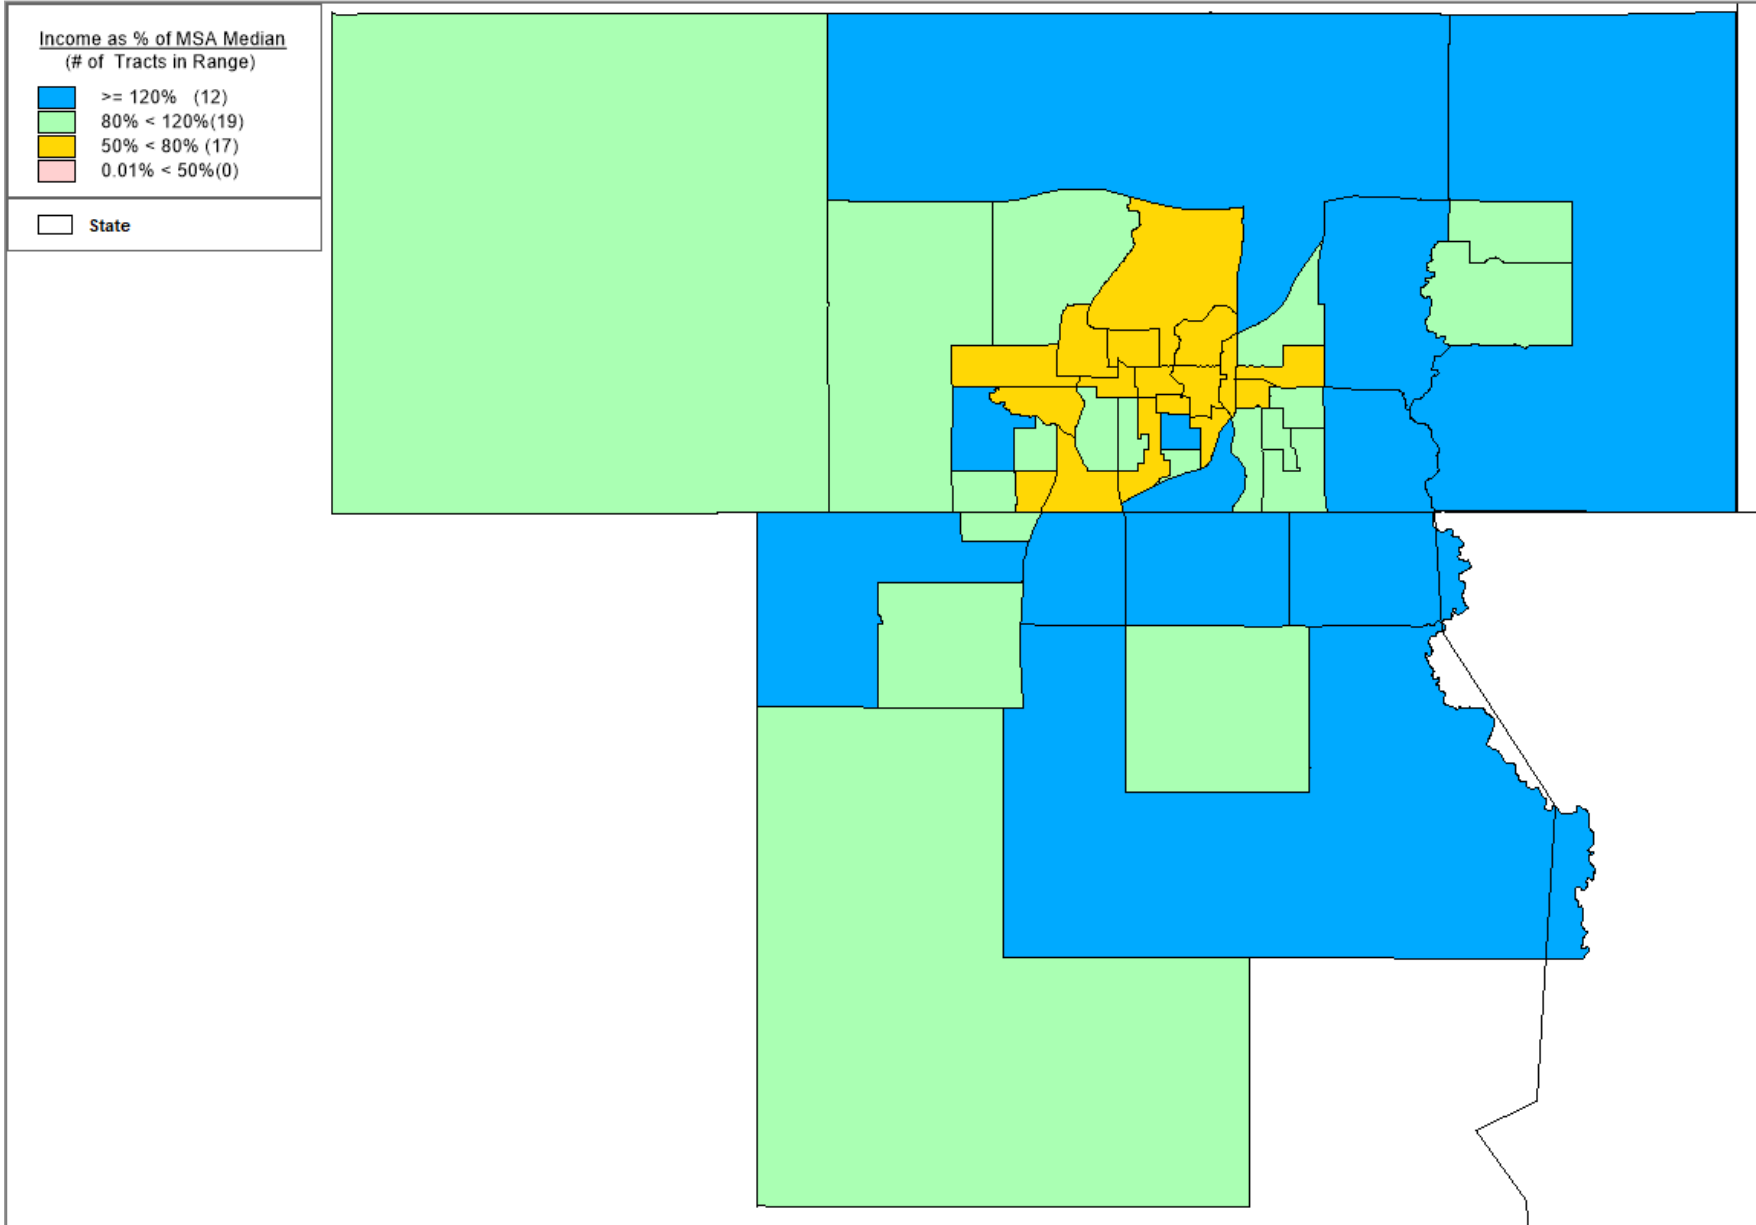

2019-2020 Sioux City MSA AA Overview

Continued on next page...

2019-2020 Sioux City MSA AA

2019-2020 Sioux City MSA AA-Woodbury County zoomed

Continued on next page...

2019-2020 NW Iowa Non-MSA Map Dickinson and Clay Counties zoomed

2018-2020 Des Moines MSA AA Map Overview

Continued on next page...

2018-2020 Sioux Falls MSA AA Map Overview

Continued on next page...

2018-2020 Sioux Falls MSA AA Map

Continued on next page...

2018-2020 Sioux Falls MSA AA Map Central AA zoomed