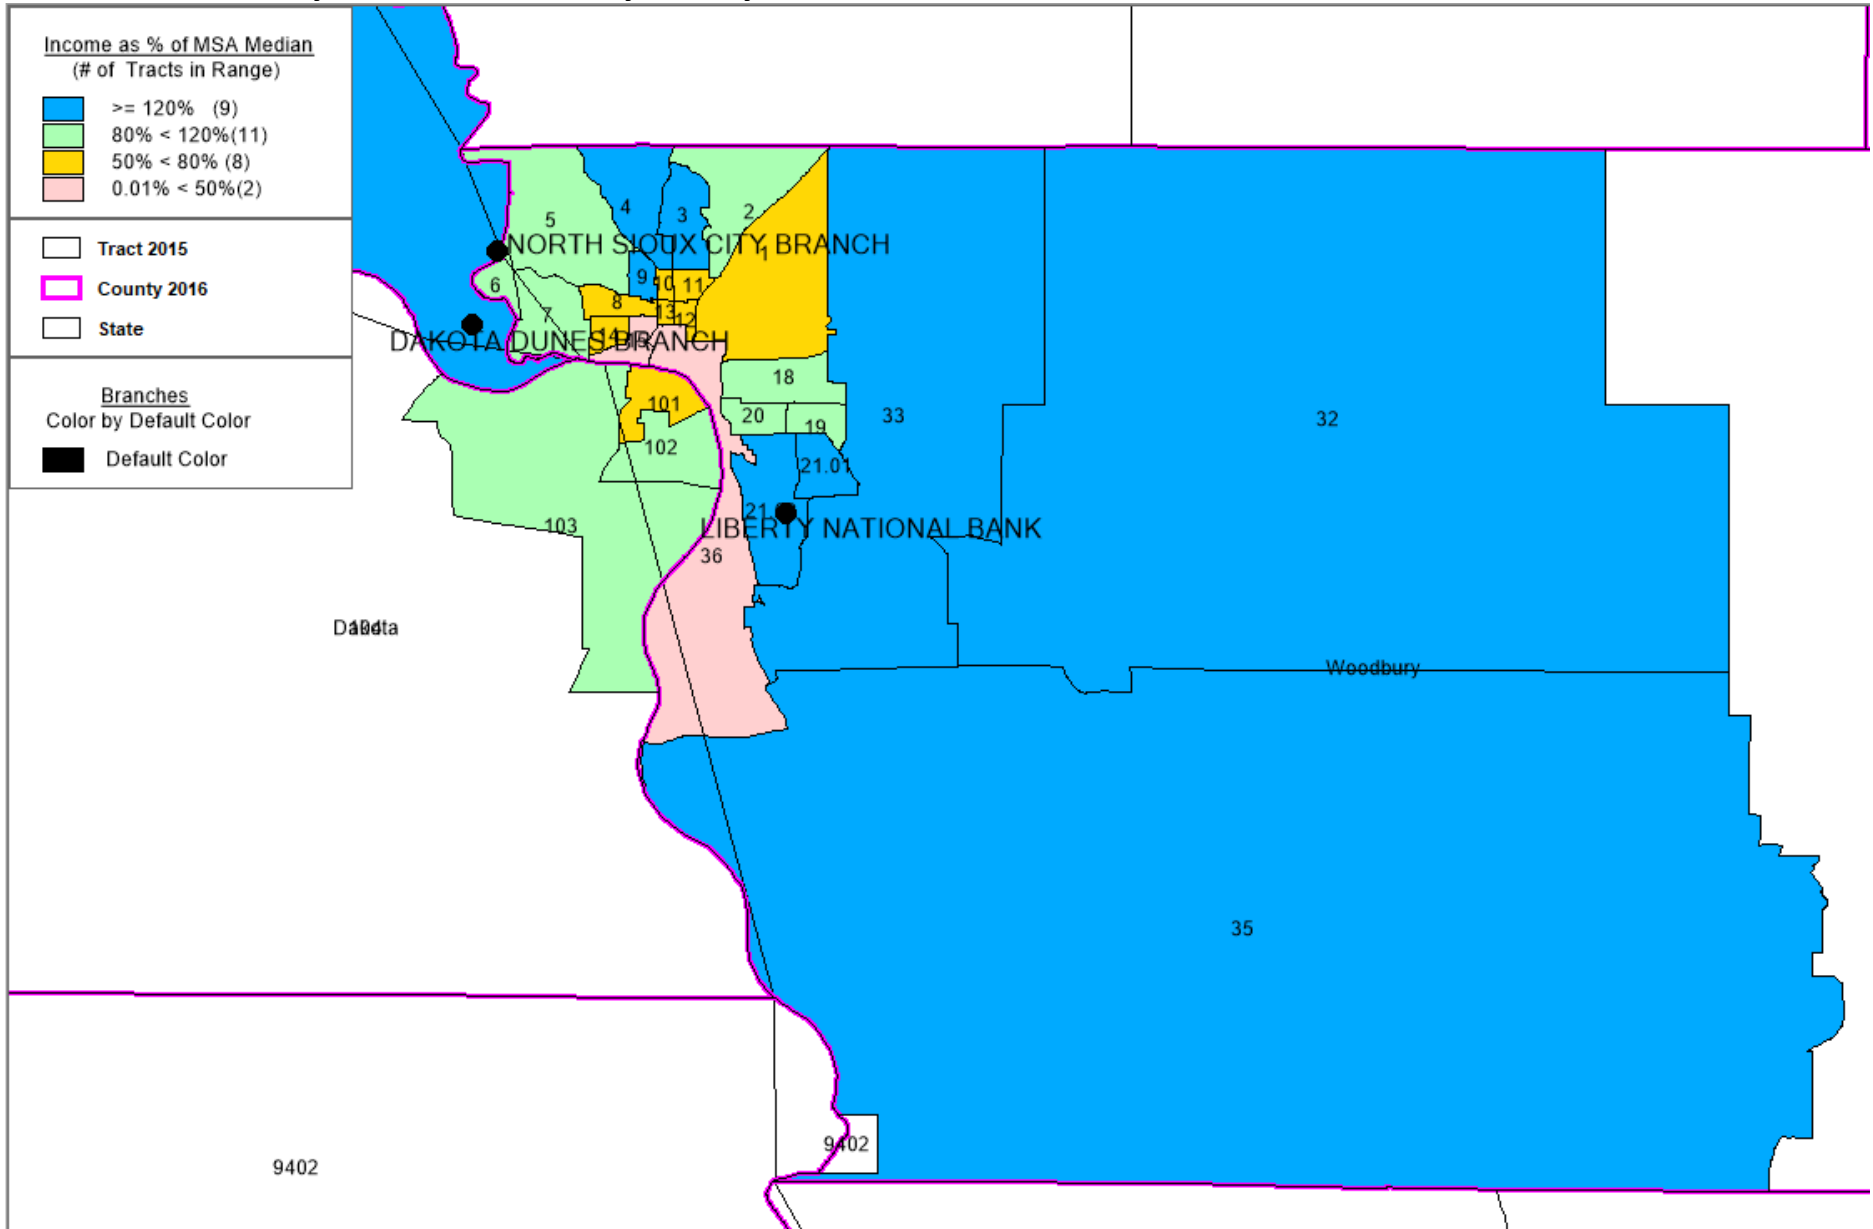

2019-2020 Sioux City MSA AA Overview

Continued on next page...

2019-2020 Sioux City MSA AA

2019-2020 Sioux City MSA AA-Woodbury County zoomed

Continued on next page...

2019-2020 NW Iowa Non-MSA Map Dickinson and Clay Counties zoomed

2018-2020 Des Moines MSA AA Map Overview

Continued on next page...

2018-2020 Sioux Falls MSA AA Map Overview

Continued on next page...

2018-2020 Sioux Falls MSA AA Map

Continued on next page...

2018-2020 Sioux Falls MSA AA Map Central AA zoomed