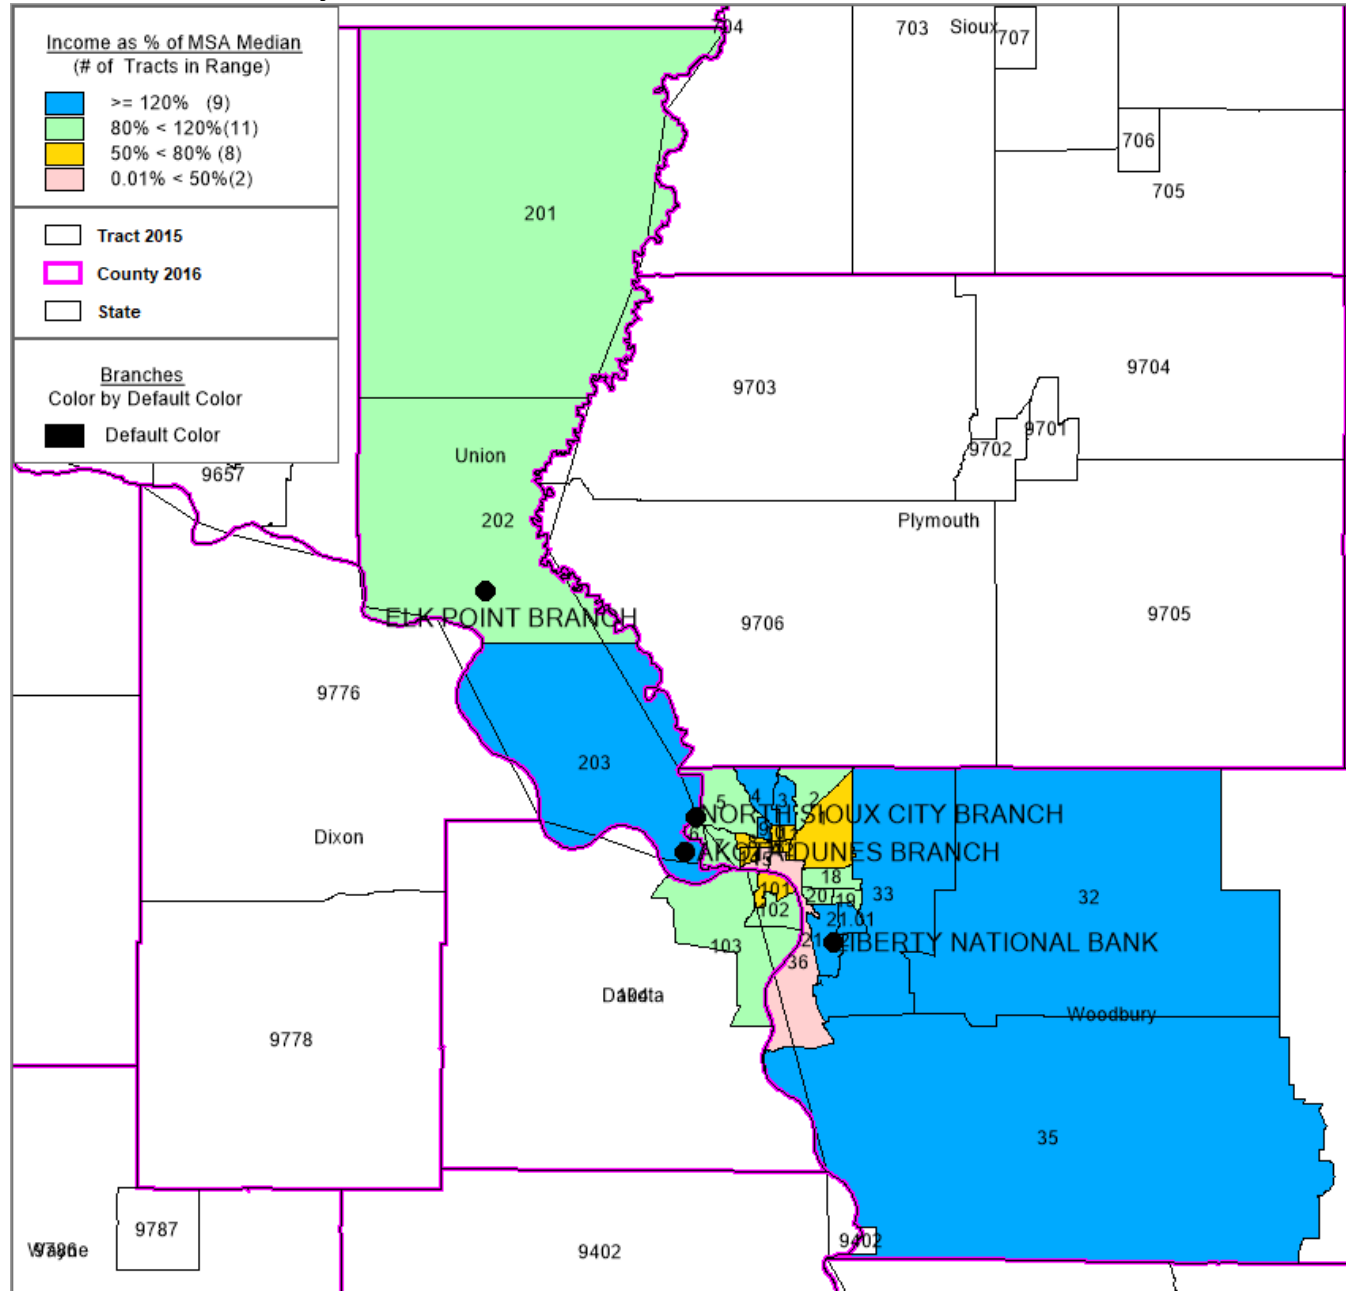

2019-2020 Sioux City MSA AA Overview

Continued on next page...

2019-2020 Sioux City MSA AA

2019-2020 Sioux City MSA AA-Woodbury County zoomed

Continued on next page...

2019-2020 NW Iowa Non-MSA Map Dickinson and Clay Counties zoomed

2018-2020 Des Moines MSA AA Map Overview

Continued on next page...

2018-2020 Sioux Falls MSA AA Map Overview

Continued on next page...

2018-2020 Sioux Falls MSA AA Map

Continued on next page...

2018-2020 Sioux Falls MSA AA Map Central AA zoomed