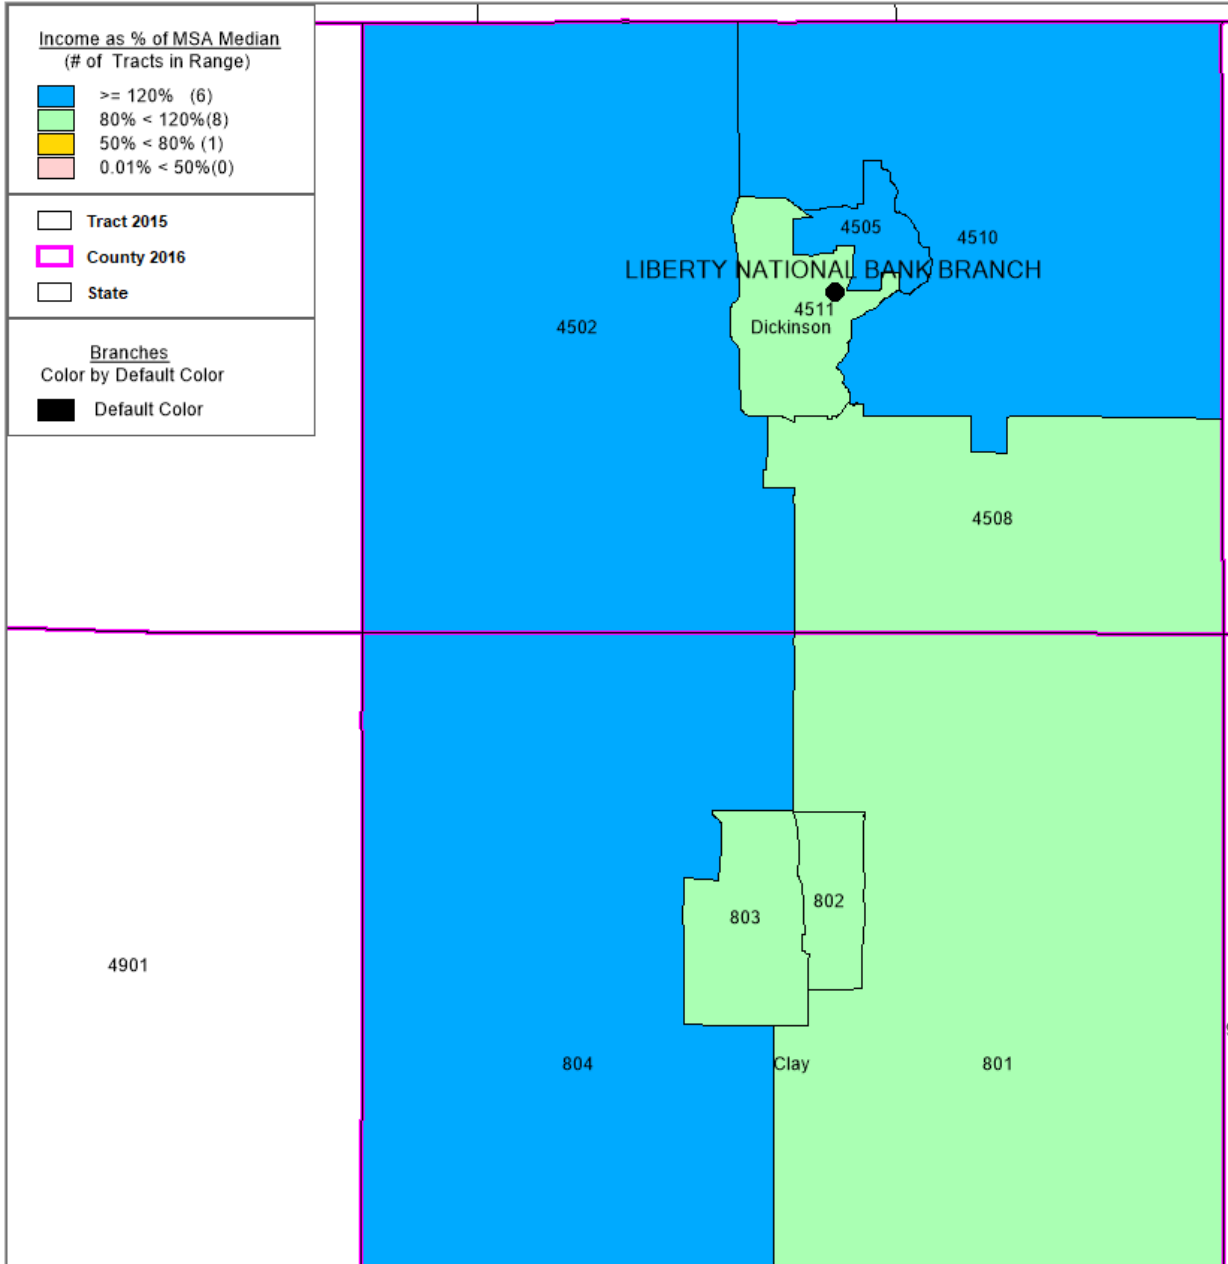

2019-2020 Sioux City MSA AA Overview

Continued on next page...

2019-2020 Sioux City MSA AA

2019-2020 Sioux City MSA AA-Woodbury County zoomed

Continued on next page...

2019-2020 NW Iowa Non-MSA Map Dickinson and Clay Counties zoomed

2018-2020 Des Moines MSA AA Map Overview

Continued on next page...

2018-2020 Sioux Falls MSA AA Map Overview

Continued on next page...

2018-2020 Sioux Falls MSA AA Map

Continued on next page...

2018-2020 Sioux Falls MSA AA Map Central AA zoomed