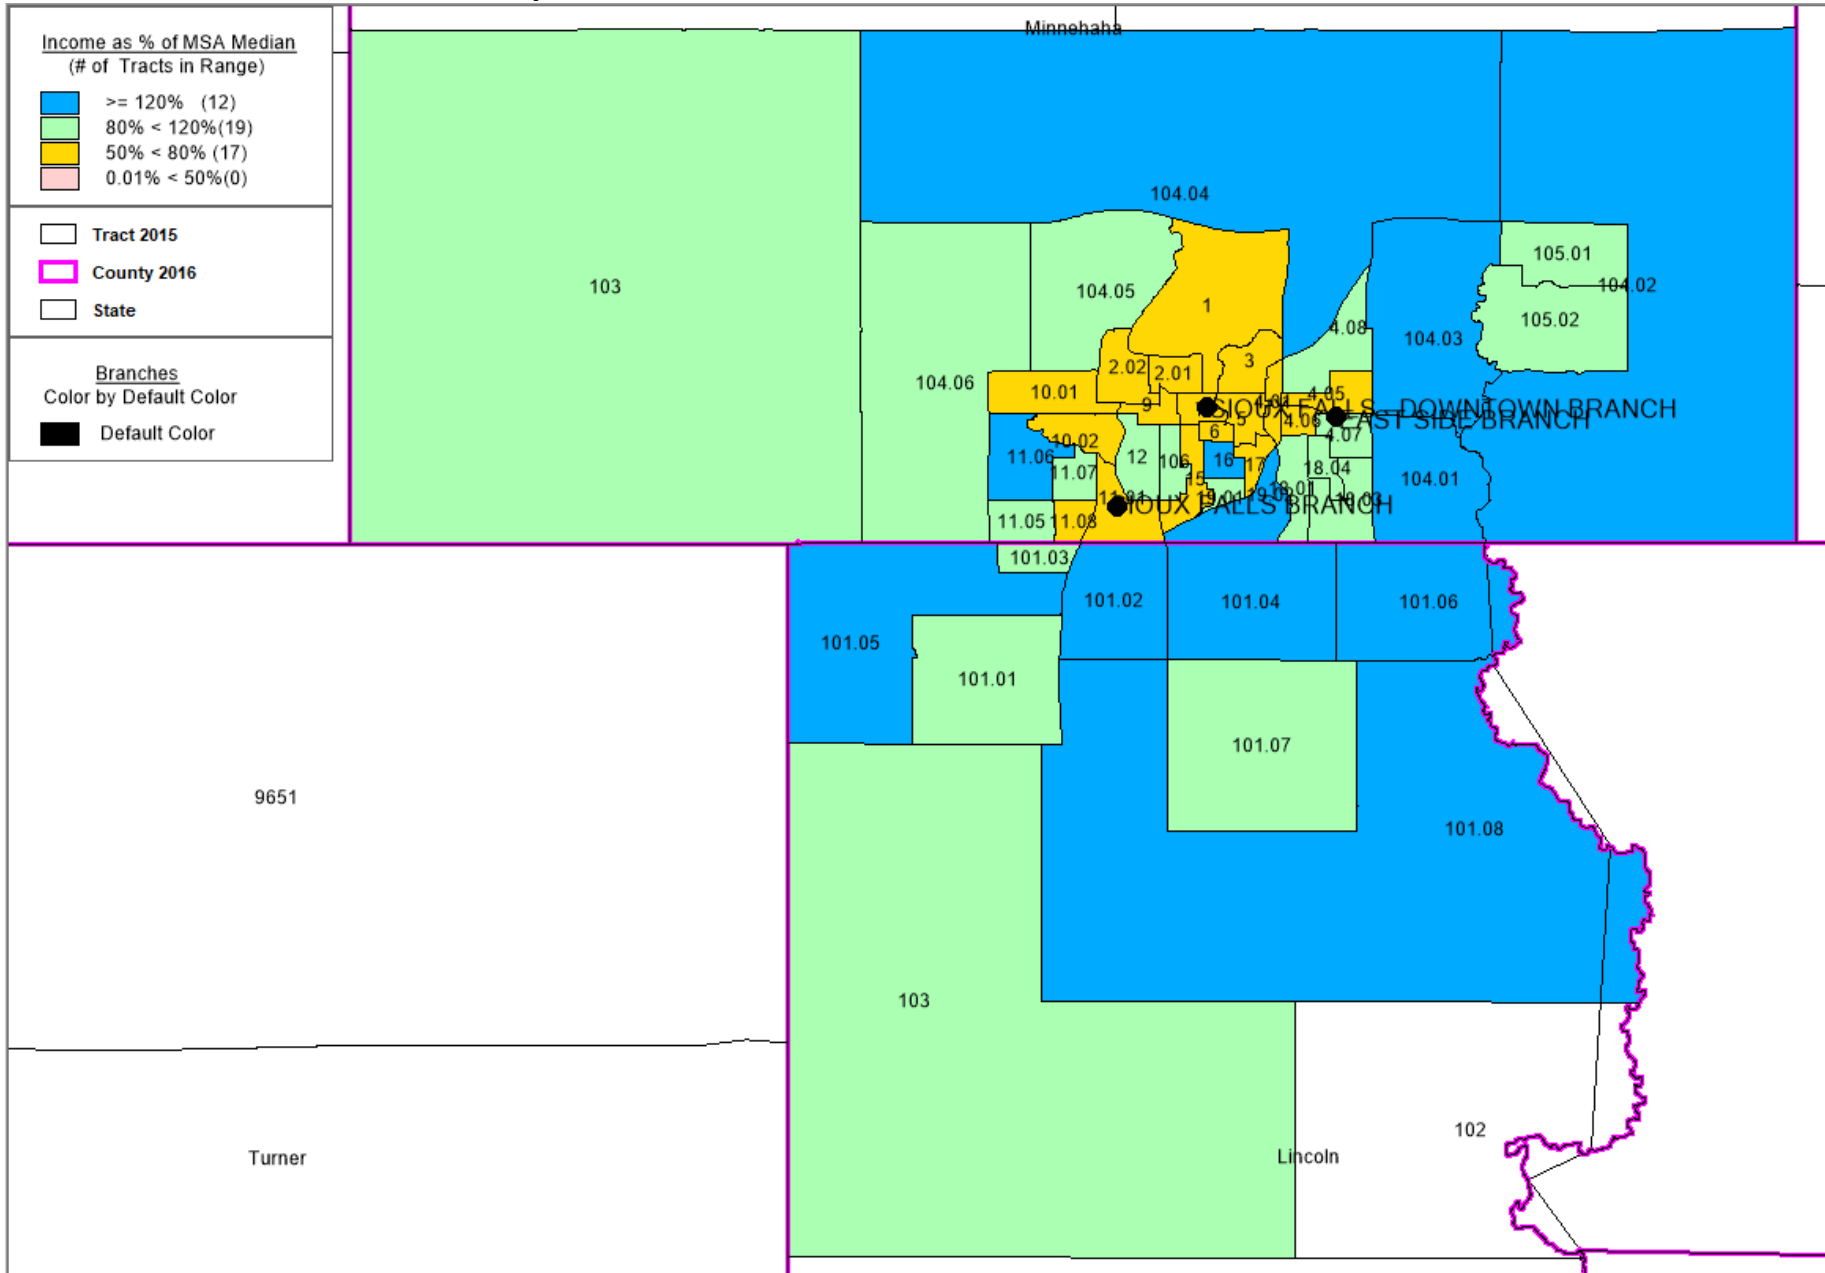

2019-2020 Sioux City MSA AA Overview

Continued on next page...

2019-2020 Sioux City MSA AA

2019-2020 Sioux City MSA AA-Woodbury County zoomed

Continued on next page...

2019-2020 NW Iowa Non-MSA Map Dickinson and Clay Counties zoomed

2018-2020 Des Moines MSA AA Map Overview

Continued on next page...

2018-2020 Sioux Falls MSA AA Map Overview

Continued on next page...

2018-2020 Sioux Falls MSA AA Map

Continued on next page...

2018-2020 Sioux Falls MSA AA Map Central AA zoomed